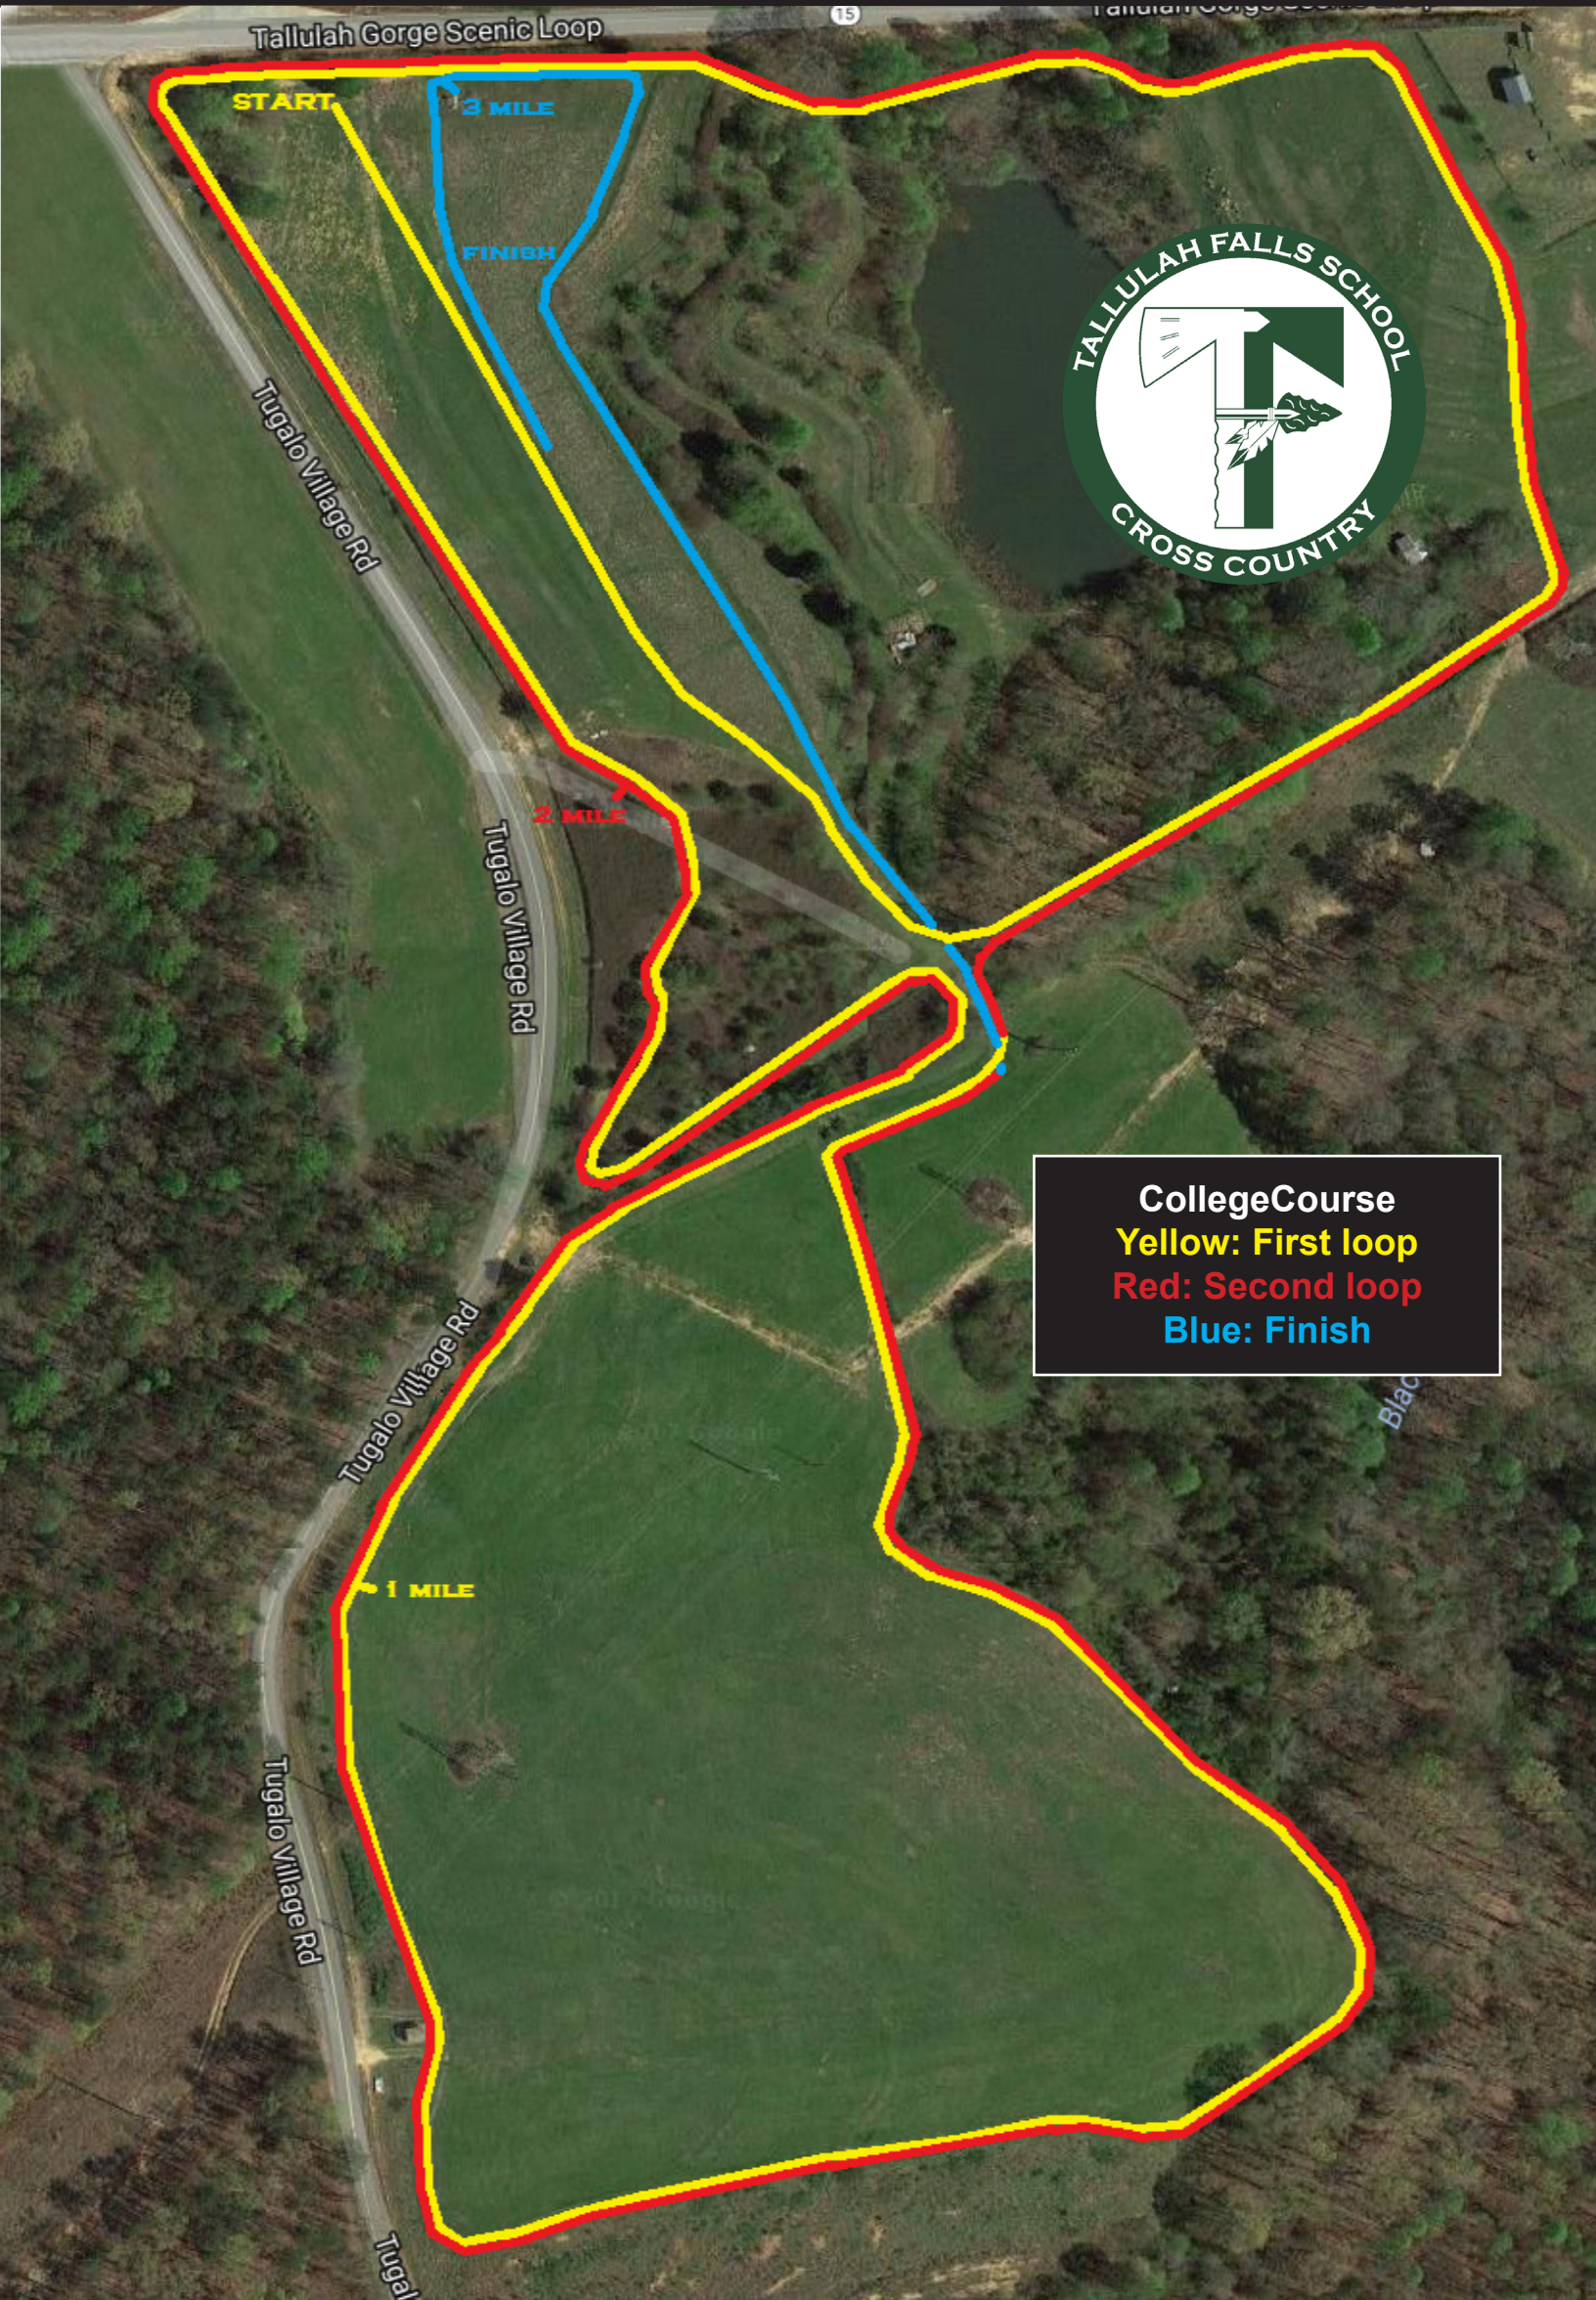

Tallulah Falls School • Be GREAT! College Cross Country Course

CollegeCourse
Yellow: First loop
Red: Second loop
Blue: Finish